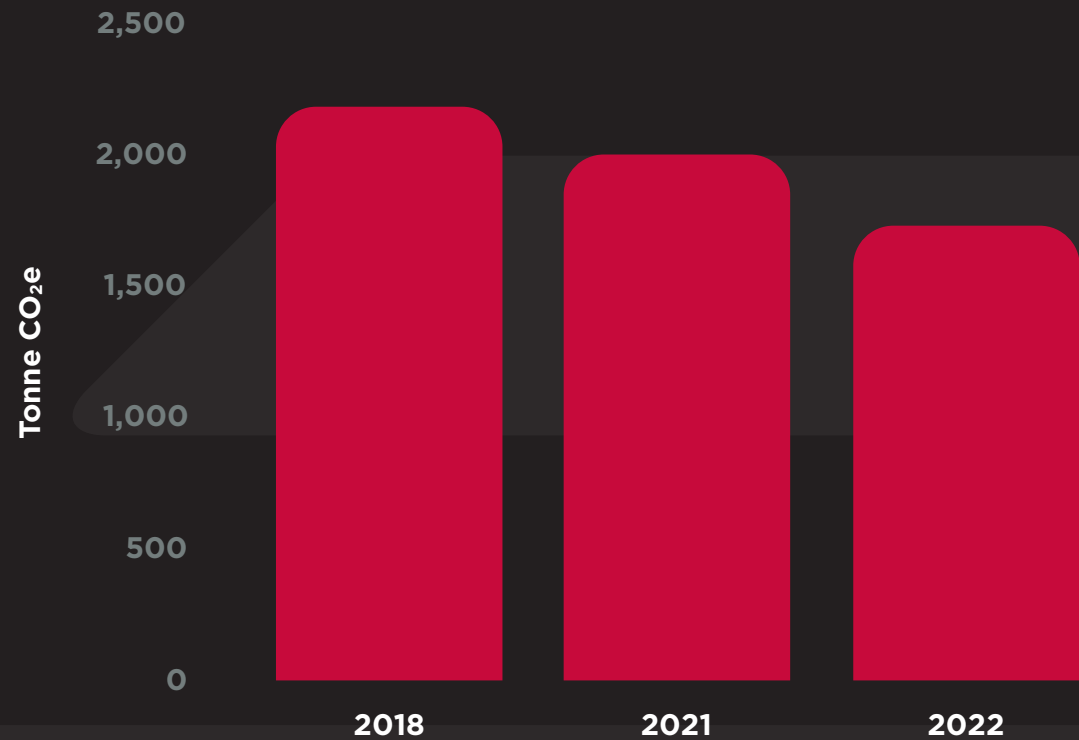

Scope 1 and 2 Emissions

Emissions by CO₂e tonnes per annum

Scope 1 and 2
emissions summary

Scope 1 and 2 Emissions

Sustainability Commitment

At KMF, we commit to drive sustainability at every level of our operations. We will actively engage with suppliers, set ambitious reduction targets for Scope 1, 2, and 3 emissions, and actively participate in initiatives aimed at a greener future.